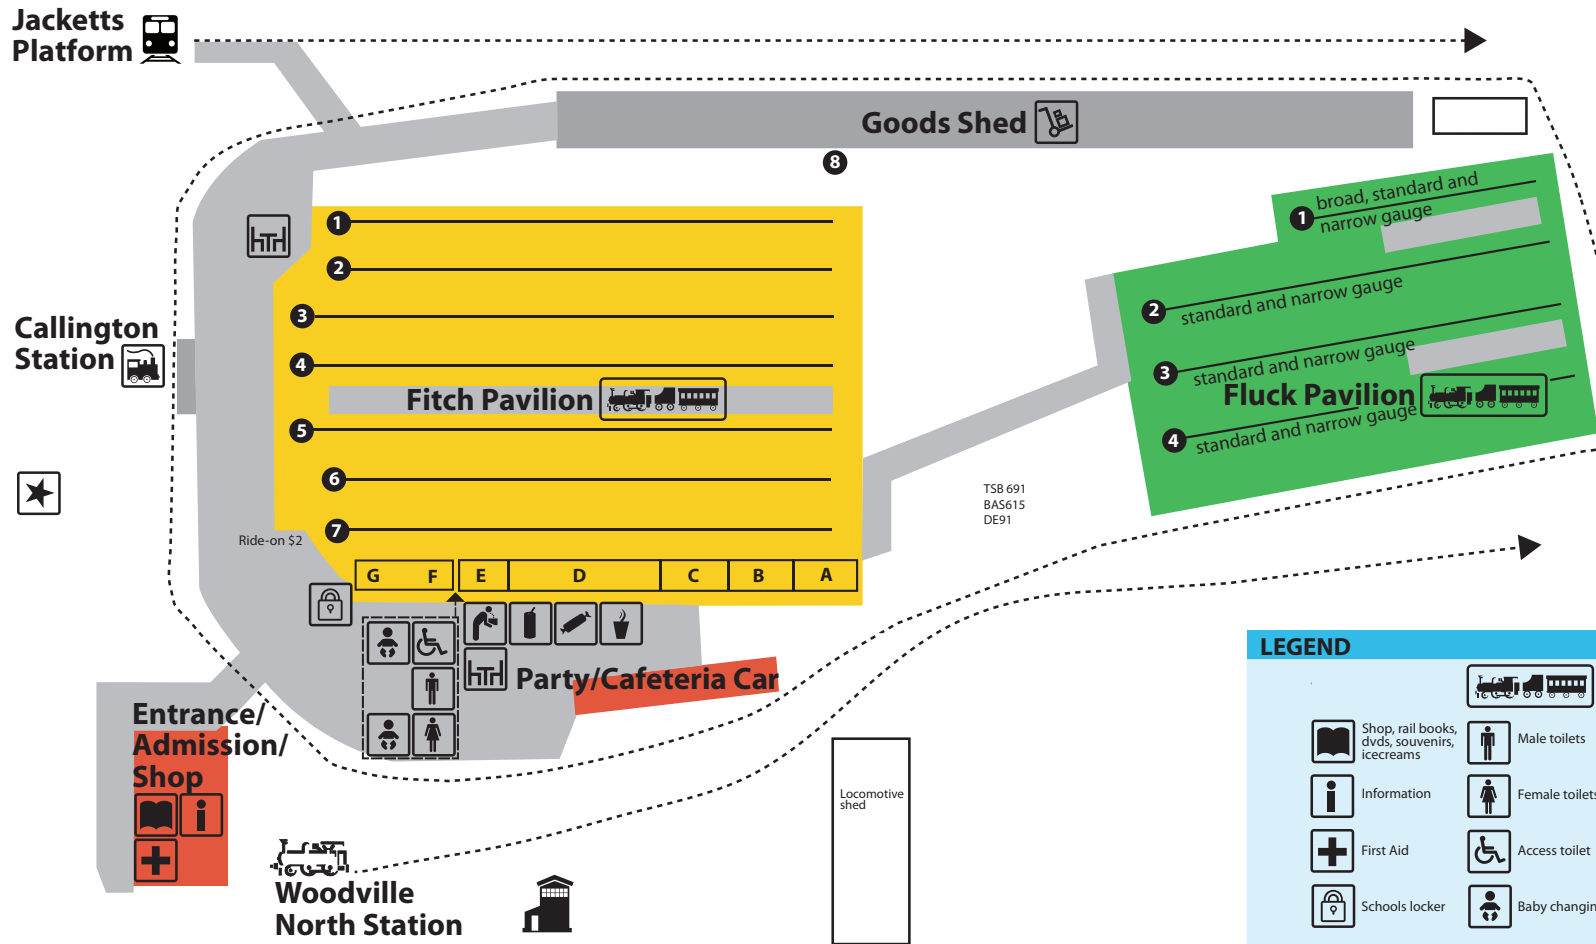

# FACILITY AND EXHIBIT MAP

### LEGEND

Exhibits	Male toilets	Hot drinks	Seating/tables
Shop, rail books, dvds, souvenirs, icecreams	Female toilets	Snack machine	Goods shed-heritage building
Information	Access toilet	Cold drinks	Emergency assembly point
First Aid	Baby changing	Water fountain	Small train rides
Schools locker			

## Fitch Pavilion

- |   |   |   |  |  |
|---|---|---|--|--|
| <p><b>Track 7</b><br/>Diesel Electric Locomotive GM2<br/>Dining Carriage DA52<br/>Wegmann Lounge Carriage - AFA93</p> <p><b>Track 6</b><br/>Pay Van PA281<br/>Butchers Van FA640<br/>Provision Van OPA1340<br/>Relay Van HRE349</p> | <p><b>Track 5</b><br/>Steam Locomotive 409<br/>Carriage 3<br/>Sleeping Car Baroota<br/>Steam Locomotive Y97<br/>Steam Locomotive T253</p> <p><b>Track 4</b><br/>Diesel Electric Locomotive 900<br/>Sleeping Car Allambi<br/>Sleeping Car Onkaparinga<br/>Brake Van 4074</p> | <p><b>Track 3</b><br/>Steam Locomotive RX93<br/>TPO 018<br/>Steam Locomotive 702<br/>Steam Locomotive P117<br/>Brill Car 41</p> <p><b>Track 2</b><br/>Commissioner's Carriage - Murray<br/>Adelaide Dining Car<br/>Vice Regal Car</p> | <p><b>Track 1</b><br/>Van 251<br/>Caboose 4367<br/>Steam Locomotive 504<br/>606 Steel Carriage</p> | <p><b>Display Cells</b><br/>A Train Safeworking<br/>B Women in the Railways<br/>C Model Railway<br/>D Display Cases<br/>E 457mm Display<br/>F Train Departures Board/ Man in Blue<br/>G Theatrette</p> |
|---|---|---|--|--|

## Goods Shed

- 276  
BE42  
Dynamometer Car  
Steam Locomotive F255  
523
- Shop**  
Rail publications, dvds, souvenirs, childrens books, toys, icecreams
- Party/Cafeteria Car**  
Plan your party - enquiries at the Shop