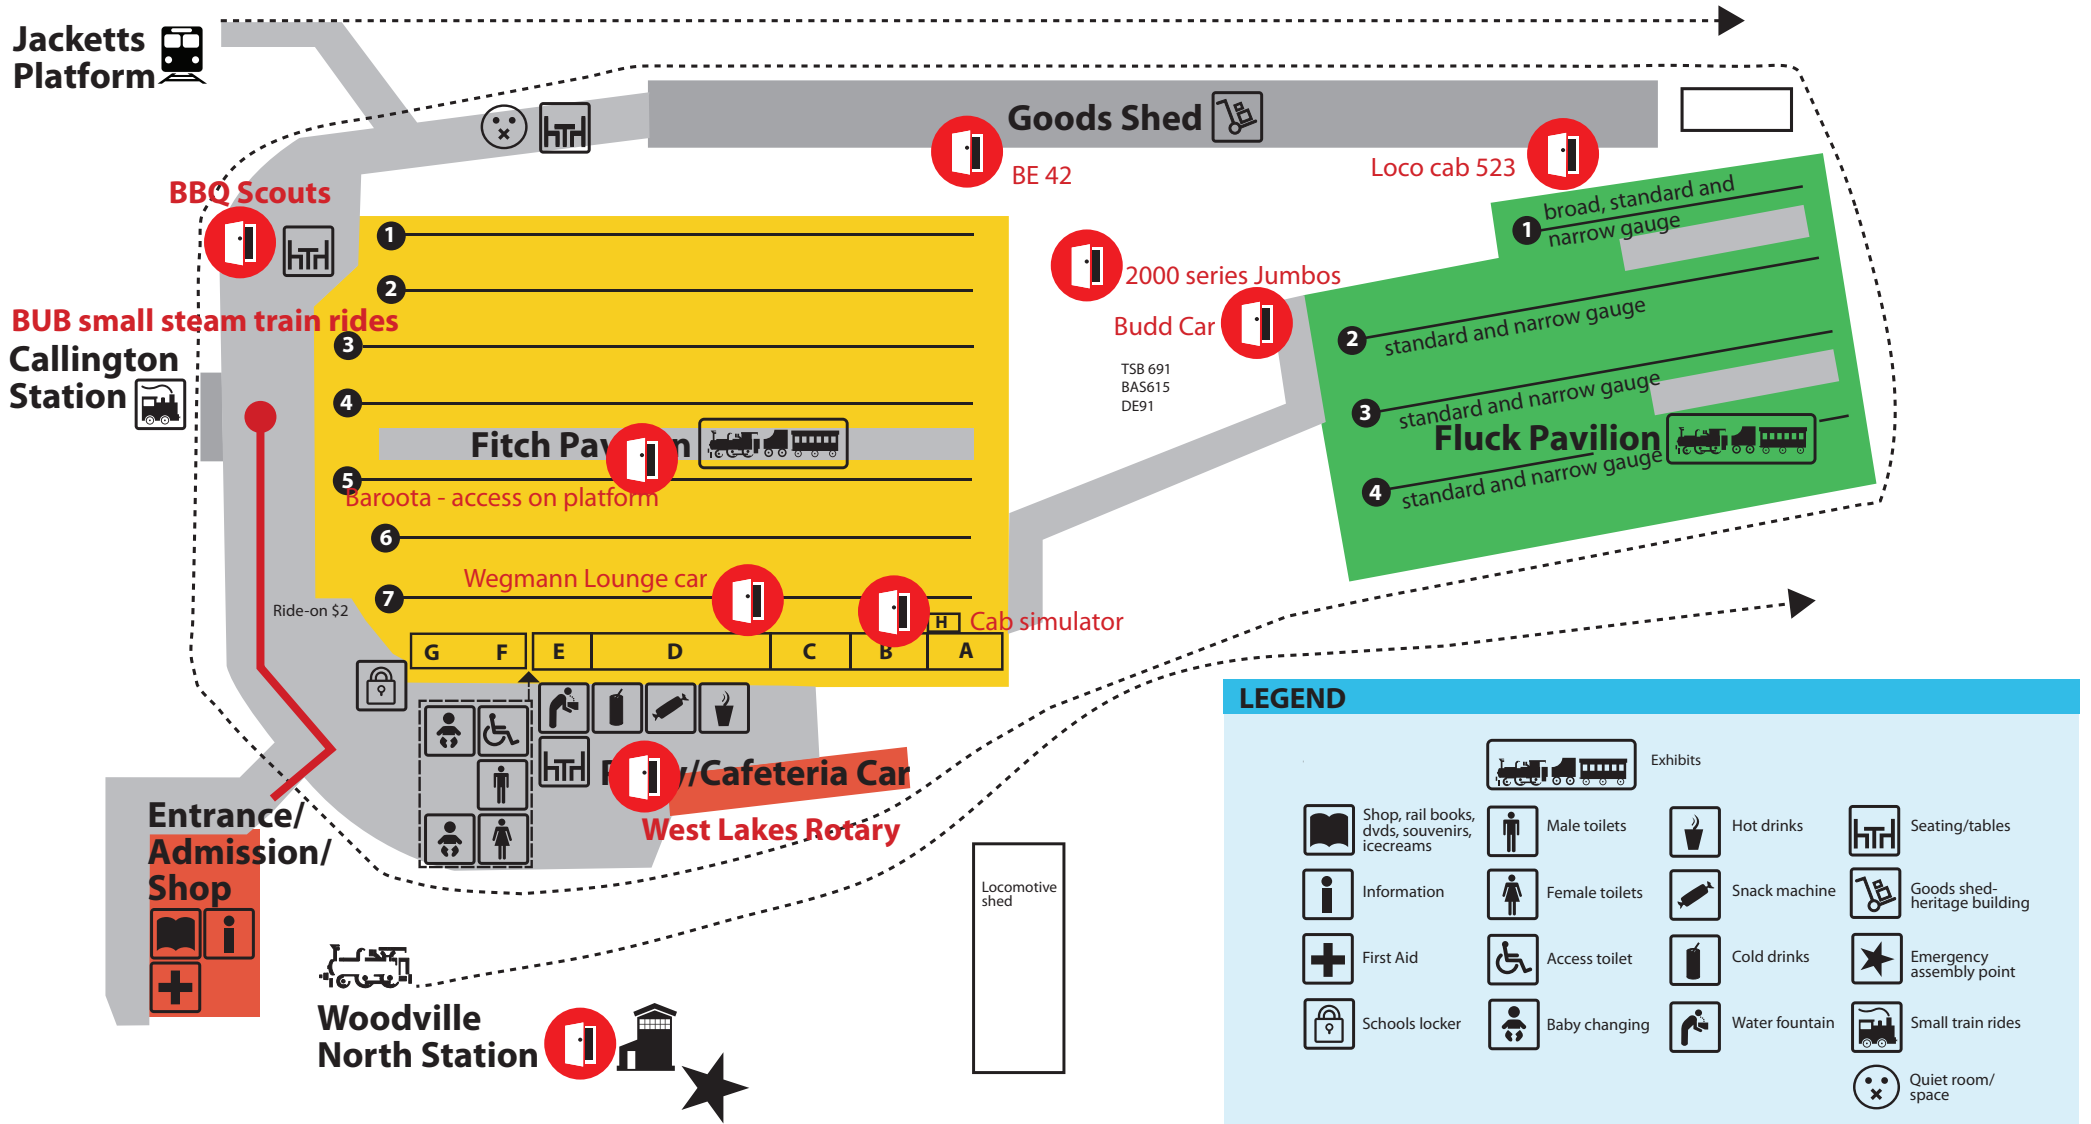

MUSEUM MAP - BEHIND CLOSED DOORS - SA History Festival Month - Power! Sat 11th and 12th Sun May 2024

BUB Train rides are at Callington Station

EXHIBITS - see marked exhibits

Fitch Pavilion

Track 7

Steam Locomotive G1
Dining Carriage DA52
Wegmann Lounge Carriage AFA93

Track 6

Pay Van PA281
Butchers Van FA640
Provision Van OPA1340
Relay Van HRE349

Track 5

Steam Locomotive 409
Sleeping Car Baroota
Carriage 3
Steam Locomotive Y97
Steam Locomotive T253

Track 4

Steam Locomotive 702
Sleeping Car Onkaparinga
Sleeping Car Allambi
Steam Locomotive F255

Track 3

Steam Locomotive 624
Steam Locomotive RX93
Steam Locomotive P117
TPO 018
Brill Car 41

Track 2

Commissioner's Carriage -
Murray
Adelaide Dining Car
Vice Regal Car

Track 1

Van 251
Caboose 4367
Steam Locomotive 504
606 Steel Carriage

Goods Shed

276
Brake Van 4074
BE42
Dynamometer Car
Steam loco cab 523

Yard/Platform

2000 series Jumbos
Budd Car

Woodville Signal Cabin

BBQ Prospect Scouts near Callington Station

Cafeteria car adjacent to seating area - West Lakes Rotary